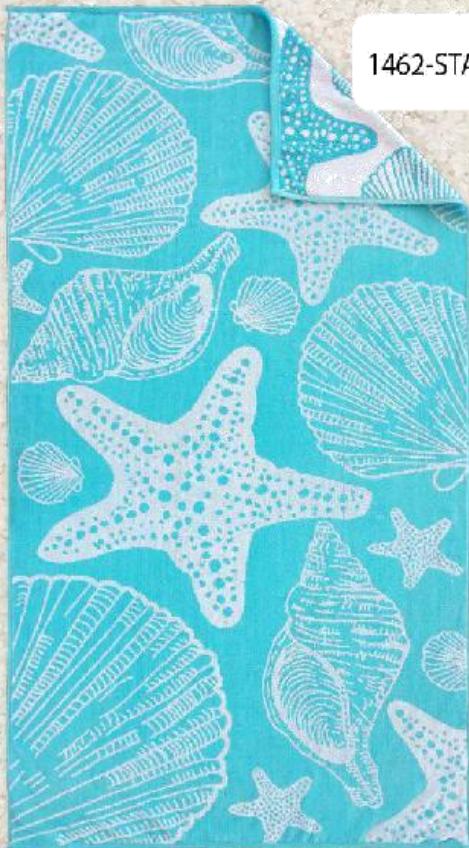

Myrtle Beach, SC

Beach Towels

55" x 68" MULTI STRIPE VELOUR TOWEL

Packed 12 per carton - Assorted colors

101370

32" x 62" VELOUR JACQUARD TOWEL

Packed 12 per Box per Design

1462-STA