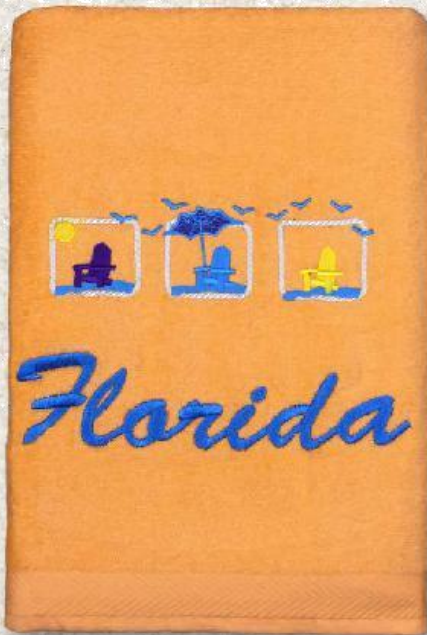

Packed 36pcs per carton - Assorted colors

Custom Embroidered name drop available

102815

NOTICE:

All Products can be ordered
BLANK-NO Embellishment

Ron-606-616-5009

-Patrick 303-257-6144

Beach Towels