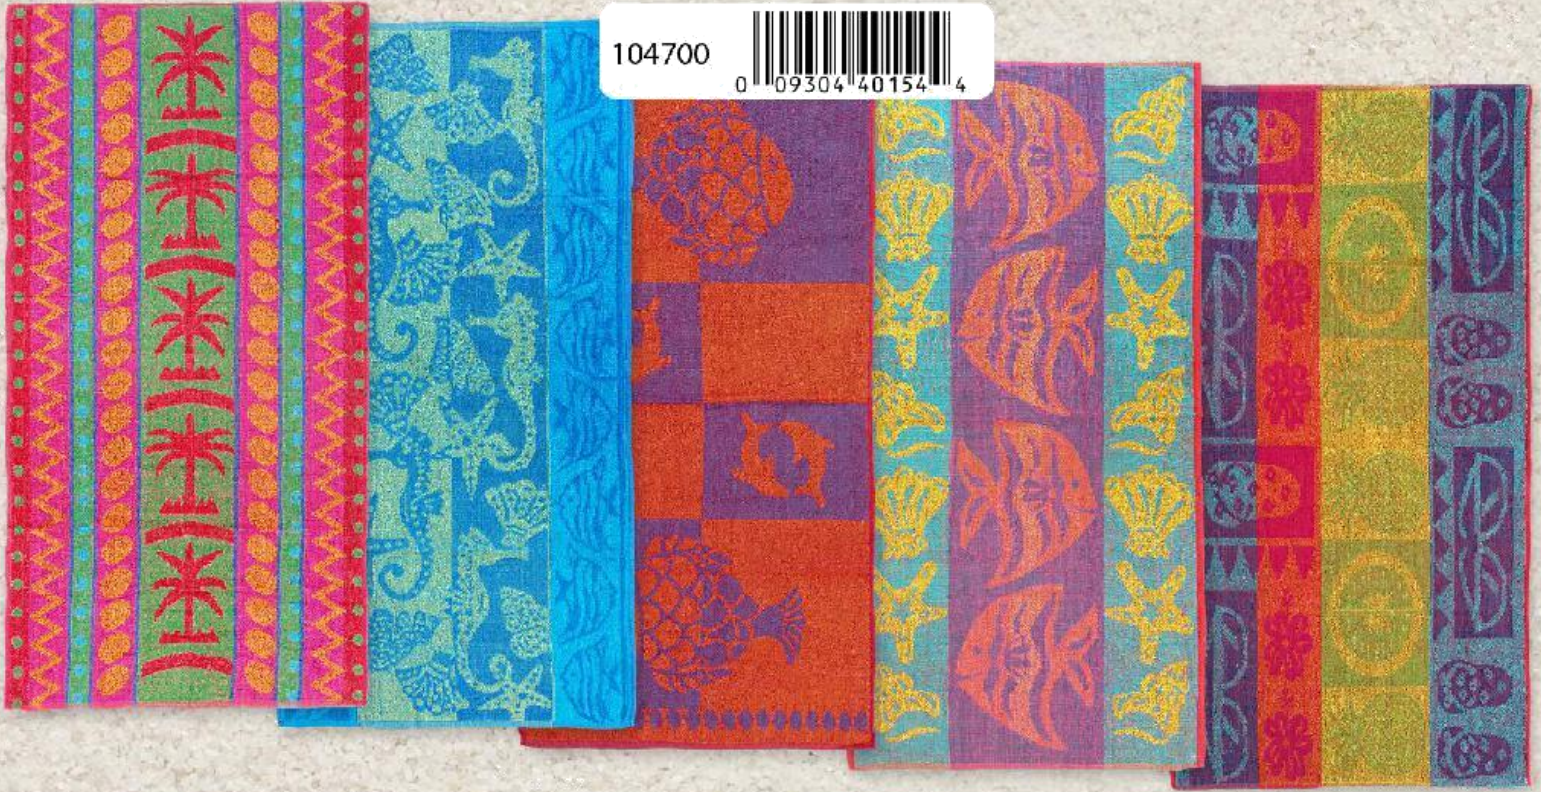

Beach Towels

30" x 60" PROMO JACQUARD TERRY TOWEL

Packed 48 per carton - Assorted colors

104700

30" x 60" TERRY ROYAL STRIPE TOWEL

Packed 36 per carton - Assorted colors