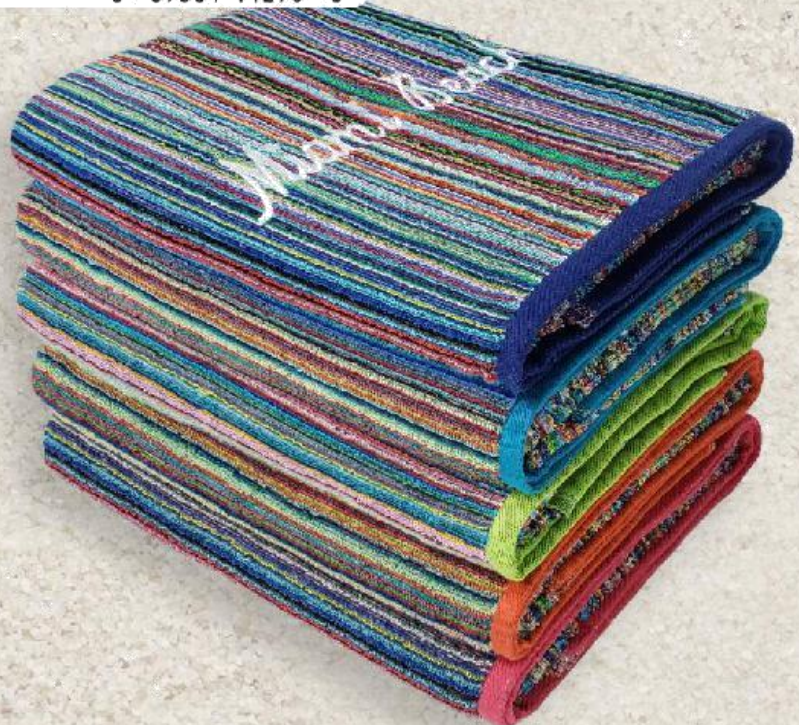

Packed 48 per carton - Assorted colors

104700

30" x 60" TERRY ROYAL STRIPE TOWEL

Packed 36 per carton - Assorted colors

051222

Beach Towels

All Products can be ordered BLANK-NO Embellishment

32" x 62" MULTI STRIPE VELOUR TOWEL