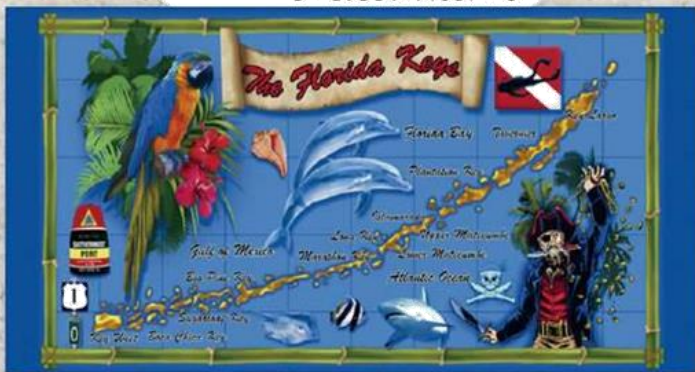

1525

105043

1527

104985

1526

Beach Towels

100% Cotton - Fiber Reactive Printed

Size: 30" x 60" (76cm x 152cm)